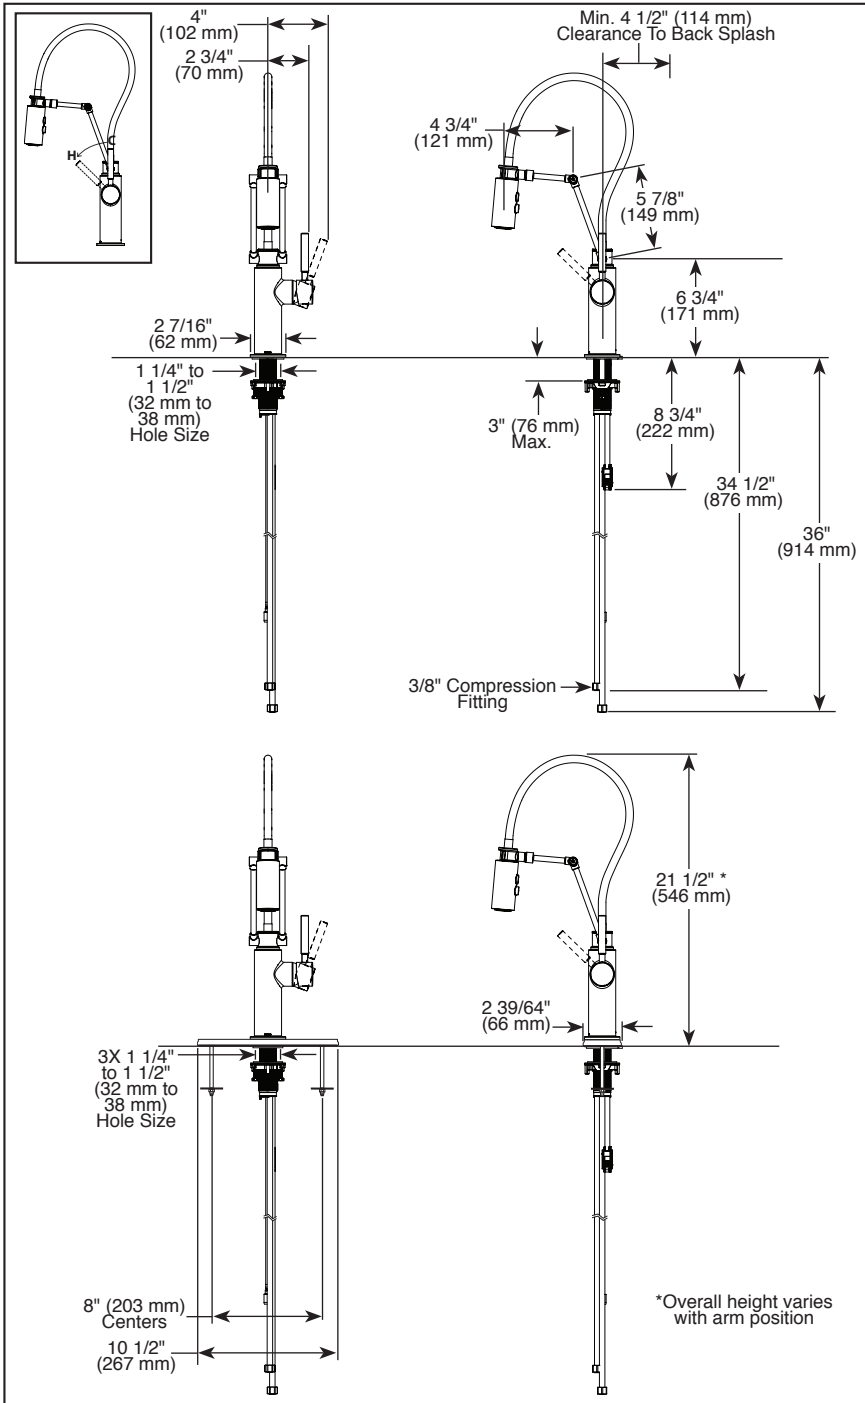

## KITCHEN FAUCETS

- Solna® Collection
- Single Handle Articulating Deck Mount

63221LF▲

With Optional  
Escutcheon RP71451▲

Submitted Model No.: \_\_\_\_\_

Specific Features: \_\_\_\_\_

### STANDARD SPECIFICATIONS:

- Maximum 1.8 gpm @ 60 psi, 6.8 L/min @ 414 kPa
- One or three hole mount (escutcheon optional)
- Diamond coated ceramic cartridge
- 3/8" O.D. straight, staggered pex supply lines
- Arm rotates 360°
- Two-function wand: aerated stream or spray
- Dual integral check valves in sprayer
- Quick Snap® connect hoses
- 23" (584 mm) above-deck exposed hose

**Note: Exterior arm screws are decorative and will NOT need to be tightened during the lifetime of the faucet. Turning or removing screws may hinder arm functionality and will void the faucet warranty.**