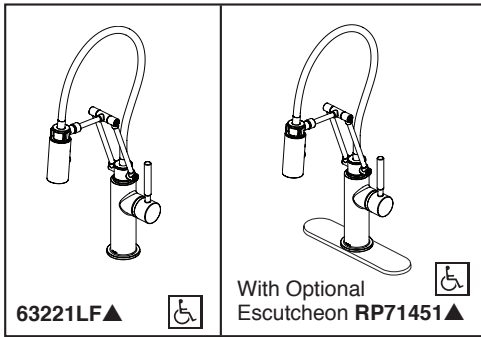

BRIZO®

KITCHEN FAUCETS

- Solna® Collection
- Single Handle Articulating Deck Mount

63221LF▲

With Optional
Escutcheon RP71451▲

Submitted Model No.: _____

Specific Features: _____